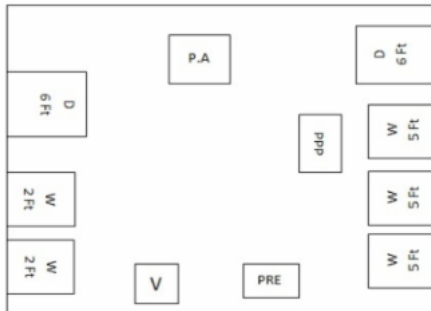

Cad View

PS-1

Key MAP View

192 PANDUA AC / 28 HOOGHLY PC
BERELA KONCHMALI G.P.
PS-1 AMONMOUHI PRIMARY SCHOOL

NOT TO SCALE