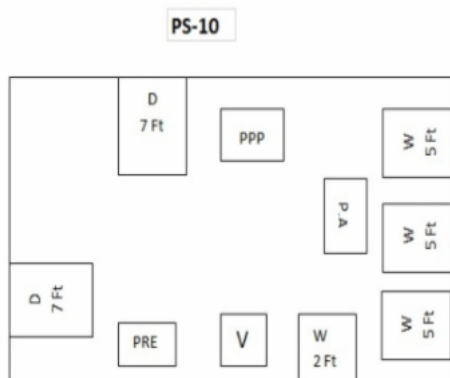

Nazri Naksha

Google Map View

Polling Station Building Front View

Polling Station Front View

Cad View

Key MAP View