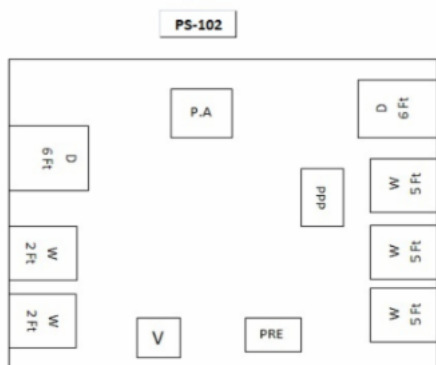

Nazri Naksha

Google Map View

Polling Station Building Front View

Polling Station Front View

Cad View

Key MAP View