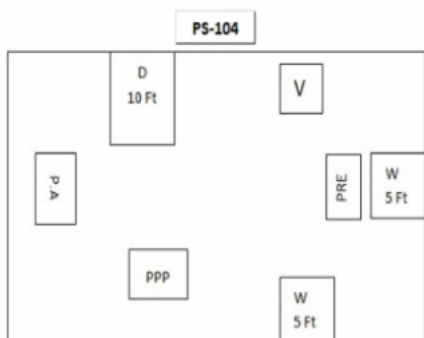

Nazri Naksha

Google Map View

Polling Station Building Front View

Polling Station Front View

Cad View

Key MAP View