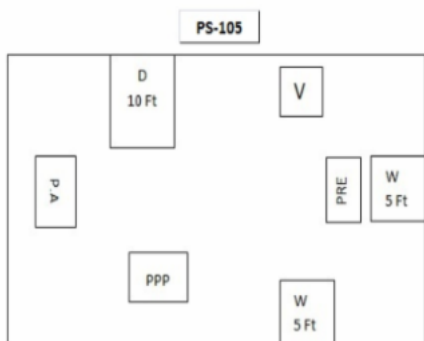

Nazri Naksha

Google Map View

Polling Station Building Front View

Polling Station Front View

Cad View

Key MAP View