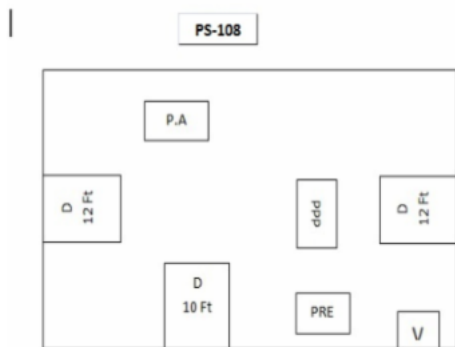

Nazri Naksha

Google Map View

Polling Station Building Front View

Polling Station Front View

Cad View

Key MAP View