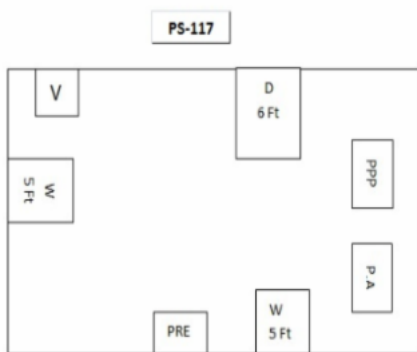

Nazri Naksha

Google Map View

Polling Station Building Front View

Polling Station Front View

Cad View

Key MAP View