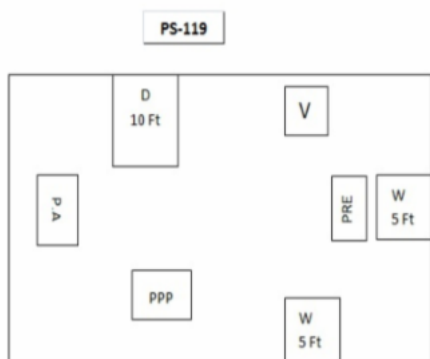

Nazri Naksha

Google Map View

Polling Station Building Front View

Polling Station Front View

Cad View

Key MAP View