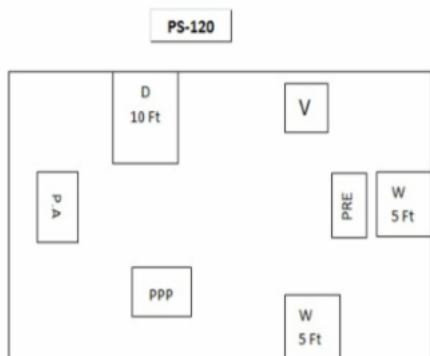

Nazri Naksha

Google Map View

Polling Station Building Front View

Polling Station Front View

Cad View

Key MAP View