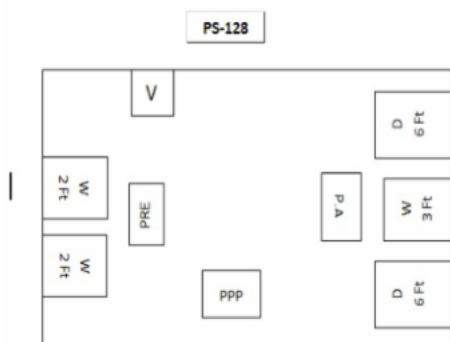

Nazri Naksha

Google Map View

Polling Station Building Front View

Polling Station Front View

Cad View

Key MAP View