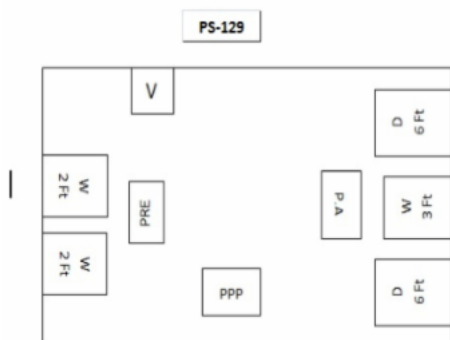

Nazri Naksha

Google Map View

Polling Station Building Front View

Polling Station Front View

Cad View

Key MAP View