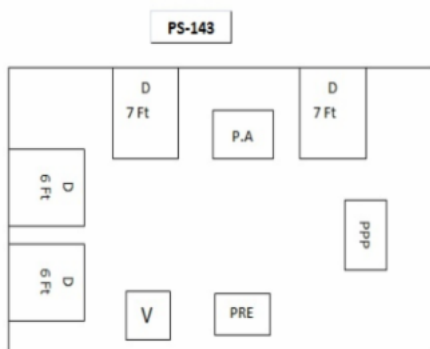

Nazri Naksha

Google Map View

Polling Station Building Front View

Polling Station Front View

Cad View

Key MAP View