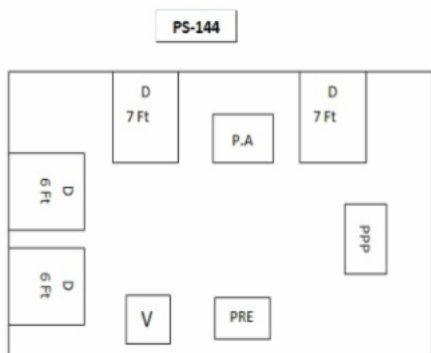

Nazri Naksha

Google Map View

Polling Station Building Front View

Polling Station Front View

Cad View

Key MAP View