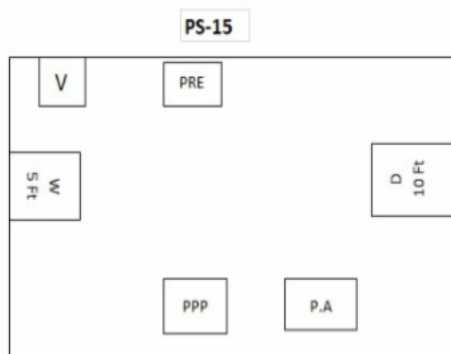

Nazri Naksha

Google Map View

Polling Station Building Front View

Polling Station Front View

Cad View

Key MAP View