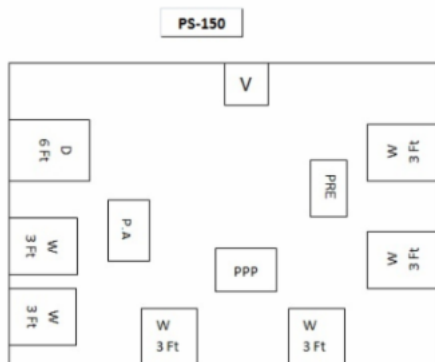

Nazri Naksha

Google Map View

Polling Station Building Front View

Polling Station Front View

Cad View

Key MAP View