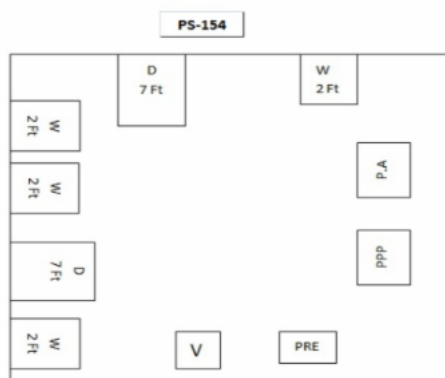

Nazri Naksha

Google Map View

Polling Station Building Front View

Polling Station Front View

Cad View

Key MAP View