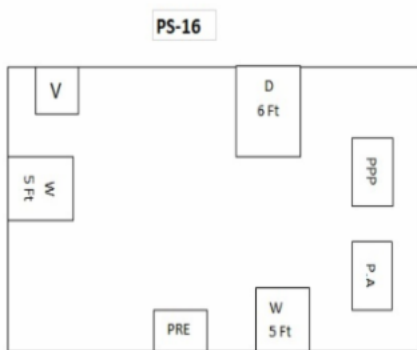

Nazri Naksha

Google Map View

Polling Station Building Front View

Polling Station Front View

Cad View

Key MAP View