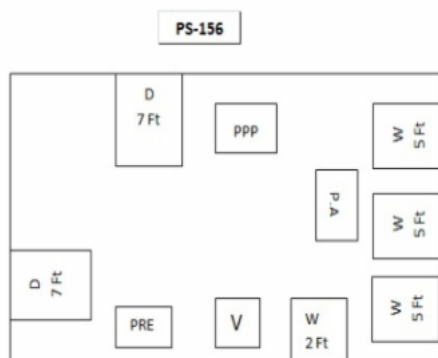

Nazri Naksha

Google Map View

Polling Station Building Front View

Polling Station Front View

Cad View

Key MAP View