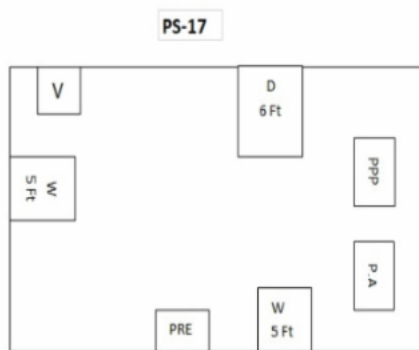

Nazri Naksha

Google Map View

Polling Station Building Front View

Polling Station Front View

Cad View

Key MAP View