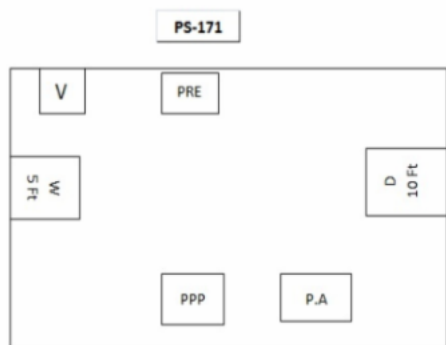

Nazri Naksha

Google Map View

Polling Station Building Front View

Polling Station Front View

Cad View

Key MAP View