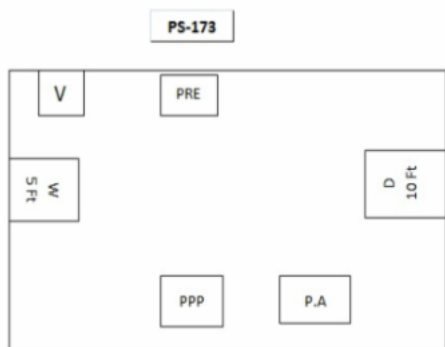

Nazri Naksha

Google Map View

Polling Station Building Front View

Polling Station Front View

Cad View

Key MAP View