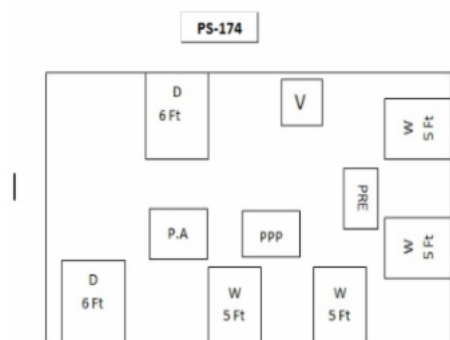

Nazri Naksha

Google Map View

Polling Station Building Front View

Polling Station Front View

Cad View

Key MAP View