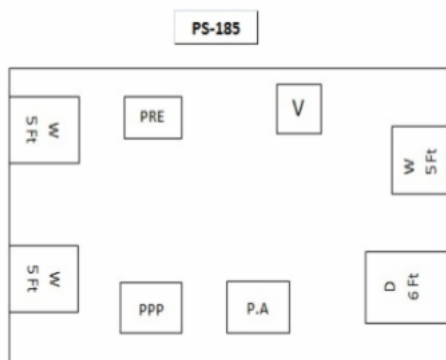

Nazri Naksha

Google Map View

Polling Station Building Front View

Polling Station Front View

Cad View

Key MAP View