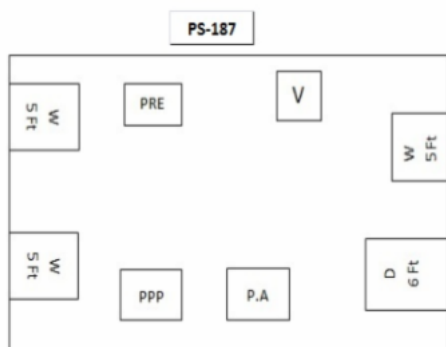

Nazri Naksha

Google Map View

Polling Station Building Front View

Polling Station Front View

Cad View

Key MAP View