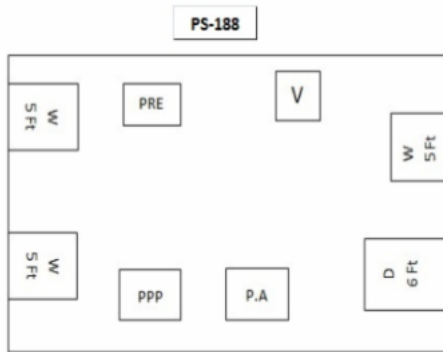

Nazri Naksha

Cad View

Key MAP View