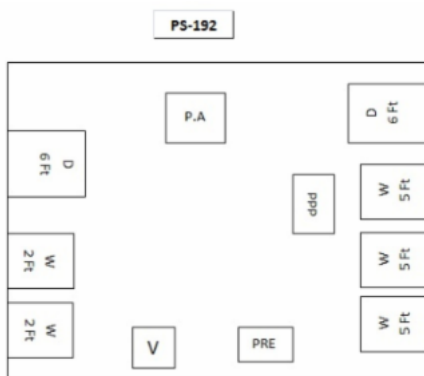

Nazri Naksha

Google Map View

Polling Station Building Front View

Polling Station Front View

Cad View

Key MAP View