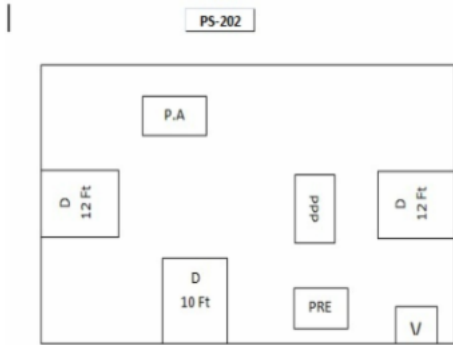

Nazri Naksha

Google Map View

Polling Station Building Front View

Polling Station Front View

Cad View

Key MAP View