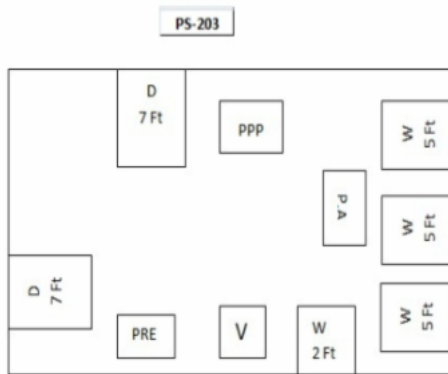

Nazri Naksha

Google Map View

Polling Station Building Front View

Polling Station Front View

Cad View

Key MAP View