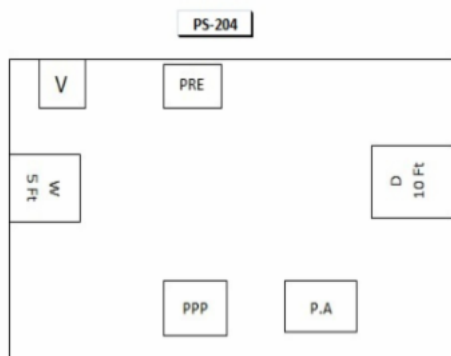

Nazri Naksha

Google Map View

Polling Station Building Front View

Polling Station Front View

Cad View

Key MAP View