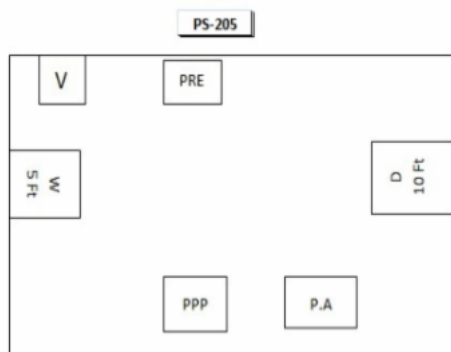

Nazri Naksha

Google Map View

Polling Station Building Front View

Polling Station Front View

Cad View

Key MAP View