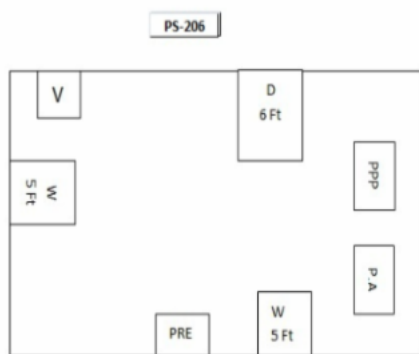

Nazri Naksha

Google Map View

Polling Station Building Front View

Polling Station Front View

Cad View

Key MAP View