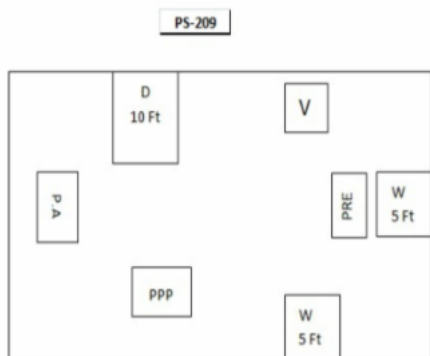

Nazri Naksha

Google Map View

Polling Station Building Front View

Polling Station Front View

Cad View

Key MAP View