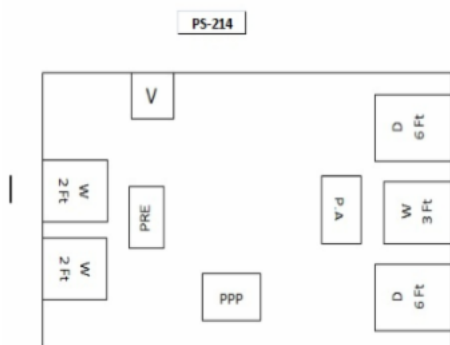

Nazri Naksha

Google Map View

Polling Station Building Front View

Polling Station Front View

Cad View

Key MAP View