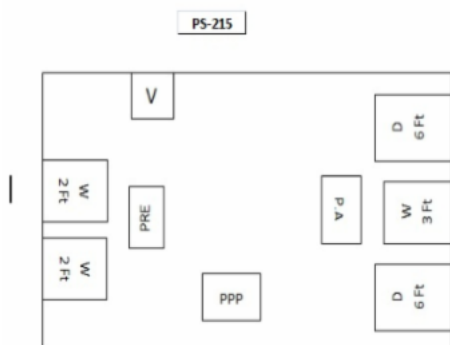

Nazri Naksha

Google Map View

Polling Station Building Front View

Polling Station Front View

Cad View

Key MAP View