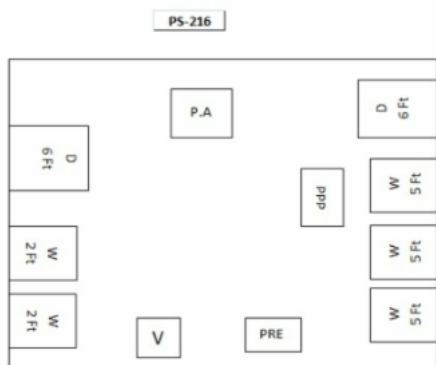

Nazri Naksha

Google Map View

Polling Station Building Front View

Polling Station Front View

Cad View

Key MAP View