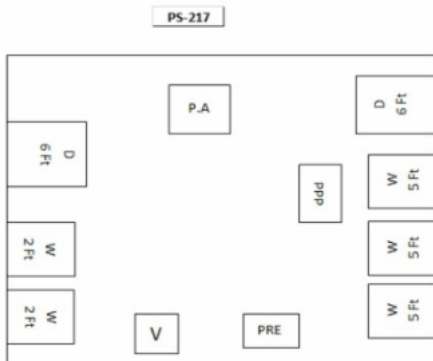

Nazri Naksha

Google Map View

Polling Station Building Front View

Polling Station Front View

Cad View

Key MAP View