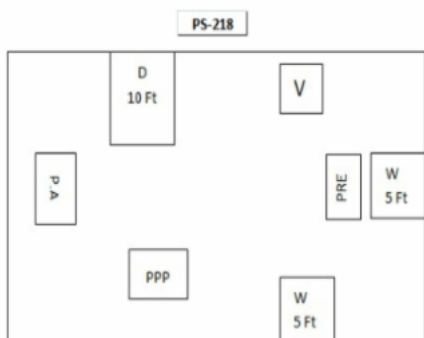

Nazri Naksha

Google Map View

Polling Station Building Front View

Polling Station Front View

Cad View

Key MAP View