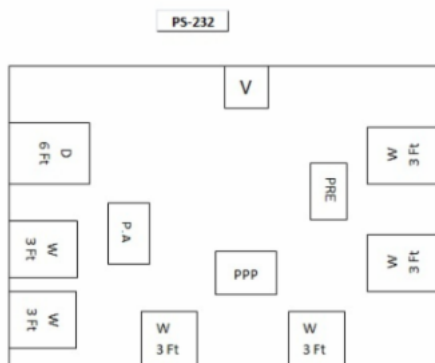

Nazri Naksha

Google Map View

Polling Station Building Front View

Polling Station Front View

Cad View

Key MAP View