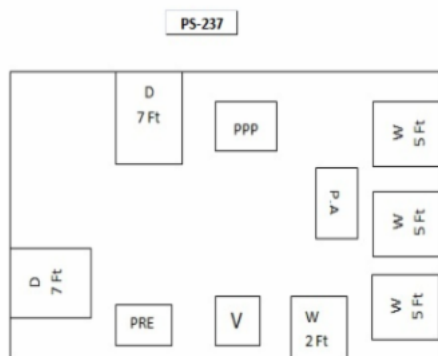

Nazri Naksha

Google Map View

Polling Station Building Front View

Polling Station Front View

Cad View

Key MAP View