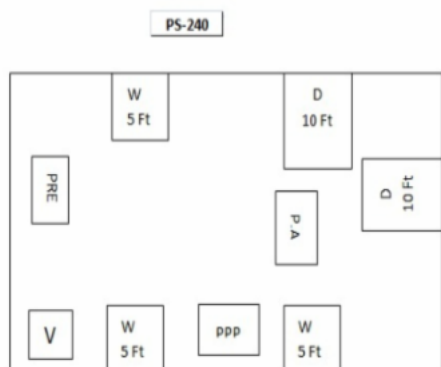

Nazri Naksha

Google Map View

Polling Station Building Front View

Polling Station Front View

Cad View

Key MAP View