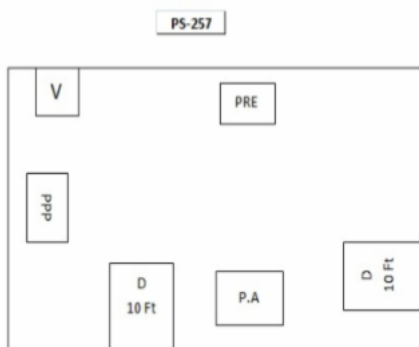

Nazri Naksha

Google Map View

Polling Station Building Front View

Polling Station Front View

Cad View

Key MAP View