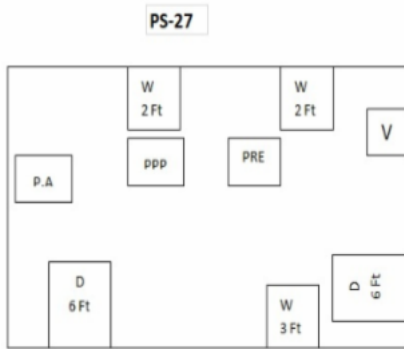

Nazri Naksha

Google Map View

Polling Station Building Front View

Polling Station Front View

Cad View

Key MAP View