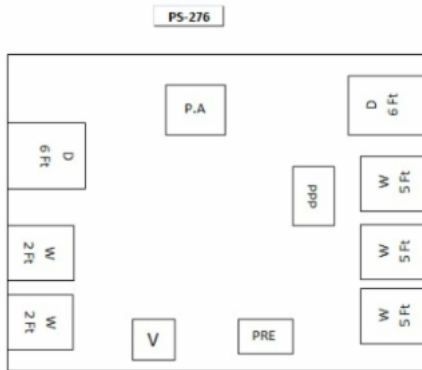

Nazri Naksha

Google Map View

Polling Station Building Front View

Polling Station Front View

Cad View

Key MAP View