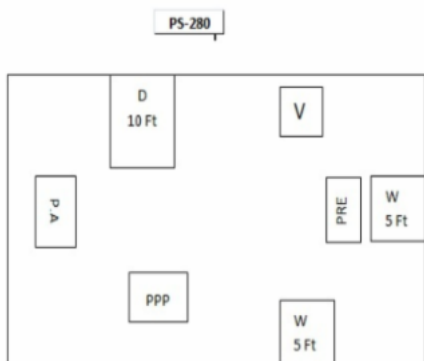

Nazri Naksha

Google Map View

Polling Station Building Front View

Polling Station Front View

Cad View

Key MAP View