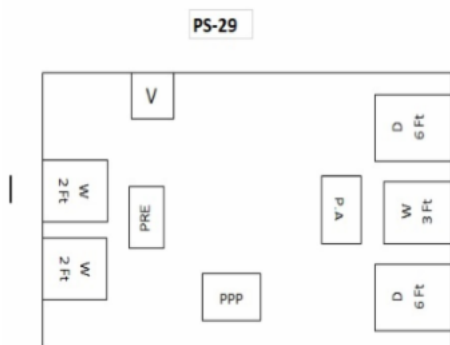

Polling Station Front View

Cad View