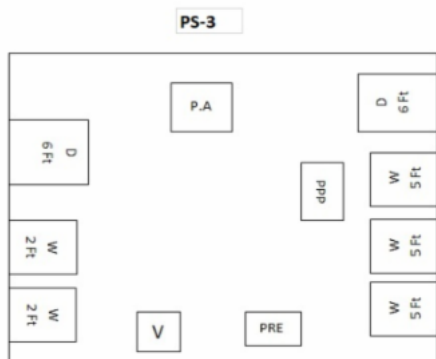

Nazri Naksha

Google Map View

Polling Station Building Front View

Polling Station Front View

Cad View

Key MAP View