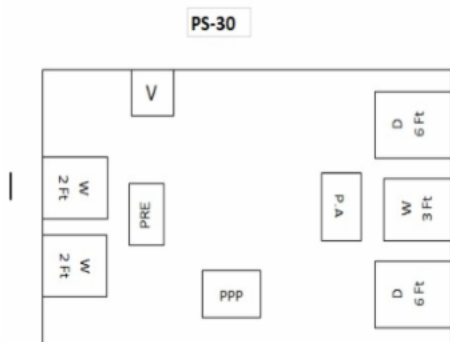

Polling Station Front View

Cad View