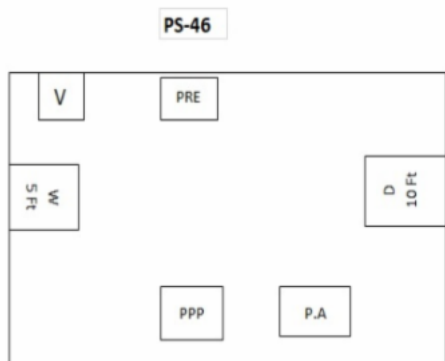

Nazri Naksha

Google Map View

Polling Station Building Front View

Polling Station Front View

Cad View

Key MAP View