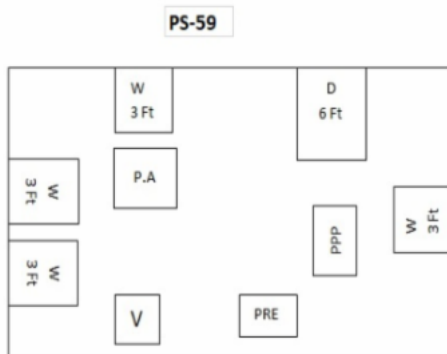

Nazri Naksha

Google Map View

Polling Station Building Front View

Polling Station Front View

Cad View

Key MAP View