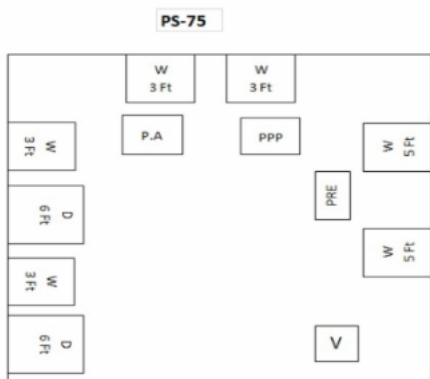

Nazri Naksha

Google Map View

Polling Station Building Front View

Polling Station Front View

Cad View

Key MAP View